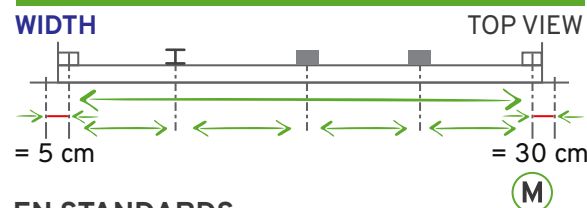

The system comes with bird netting, fixed to the outside. The bird netting can, if desired due to ventilation needs, be replaced with a net with one or more windbreak factors.

SPECIFICS

Maximum dimensions	Openings up to 110 m wide and 4 m high
Control	This system uses two engines
Opening method	Opens from bottom to top and from top to bottom AND can be rolled up in the middle
Climate computer	Yes, be aware, local regulations apply
Wind resistance	Up to 100 km/h
Warranty	Yes
Colors	Currently available colors per % on https://agri.vervaeke.be/en/samples

STORM TUBES

Inner storm tubes	
	≤ 4 m height
Width bay	Tubes/bay*
< 2.50 m	1
2.51 m – 3.30 m	1
3.31 m – 4.90 m	2
4.91 m – 5.50 m	3
5.51 m – 6.40 m	3
6.41 m – 7.50 m	4
Type of storm tube	
≤ 3 m height	> 3 m height

*Bay = Distance between two columns

SPACE REQUIREMENTS

DRIVE (M)

Huima 5 rpm motor 250 Nm - 3 phase (up to 3.5 m h)
Socket 400V 16A +/- 5% at the motor
Mono: Max. length: 55 m
Duo: Max. length: 2 x 55 m

Huima 5 rpm motor 500 Nm - 3 phase
Socket 400V 16A +/- 5% at the motor
Mono: Max. length: 55 m
Max. 200 m²/motor
Duo: Max. length: 2 x 55 m
Max. 400 m²/motor