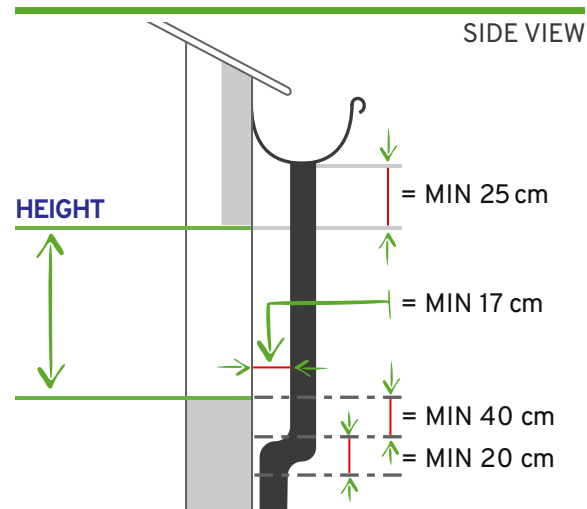

SHADESYSTEM UNDERTUBE WITH EXTRA WINDBREAK NET Art. 222754LS

DESCRIPTION

The Shadesystem undertube closing curtain can roll up both from top to bottom and from bottom to top. This system has two separate drives, one at the top and one at the very bottom. The upper drive lowers the system and the lower one causes the system to roll up. The advantages of this system are that the fabric can be rolled away completely upwards if desired and that only a minimum installation height is required. Very specific to this system is that the closing curtain can be positioned as a sunshade. The motorised drive is mounted onto a locomotive, which travels vertically in a weighted aluminium rail.

The system comes with bird netting, fixed to the outside. The bird netting can, if desired due to ventilation needs, be replaced with a net with one or more windbreak factors.

SPECIFICS

Maximum dimensions	Openings up to 110 m wide and 4 m high
Control	This system uses two engines
Opening method	Opens from bottom to top and from top to bottom AND can be rolled up in the middle
Climate computer	Yes, be aware, local regulations apply
Wind resistance	Up to 100 km/h
Warranty	Yes
Colors	Currently available colors per % on https://agri.vervaeke.be/en/samples

STORM TUBES

Inner storm tubes	
	≤ 4 m height
Width bay	Tubes/bay*
< 2.50 m	1
2.51 m – 3.30 m	1
3.31 m – 4.90 m	2
4.91 m – 5.50 m	3
5.51 m – 6.40 m	3
6.41 m – 7.50 m	4
Type of storm tube	
≤ 3 m height	> 3 m height

*Bay = Distance between two columns

SPACE REQUIREMENTS

DRIVE (M)

Huima 5 rpm motor 250 Nm - 3 phase (up to 3.5 m h)
Socket 400V 16A +/- 5% at the motor
Mono: Max. length: 55 m
Duo: Max. length: 2 x 55 m

Huima 5 rpm motor 500 Nm - 3 phase
Socket 400V 16A +/- 5% at the motor
Mono: Max. length: 55 m
Max. 200 m²/motor
Duo: Max. length: 2 x 55 m
Max. 400 m²/motor